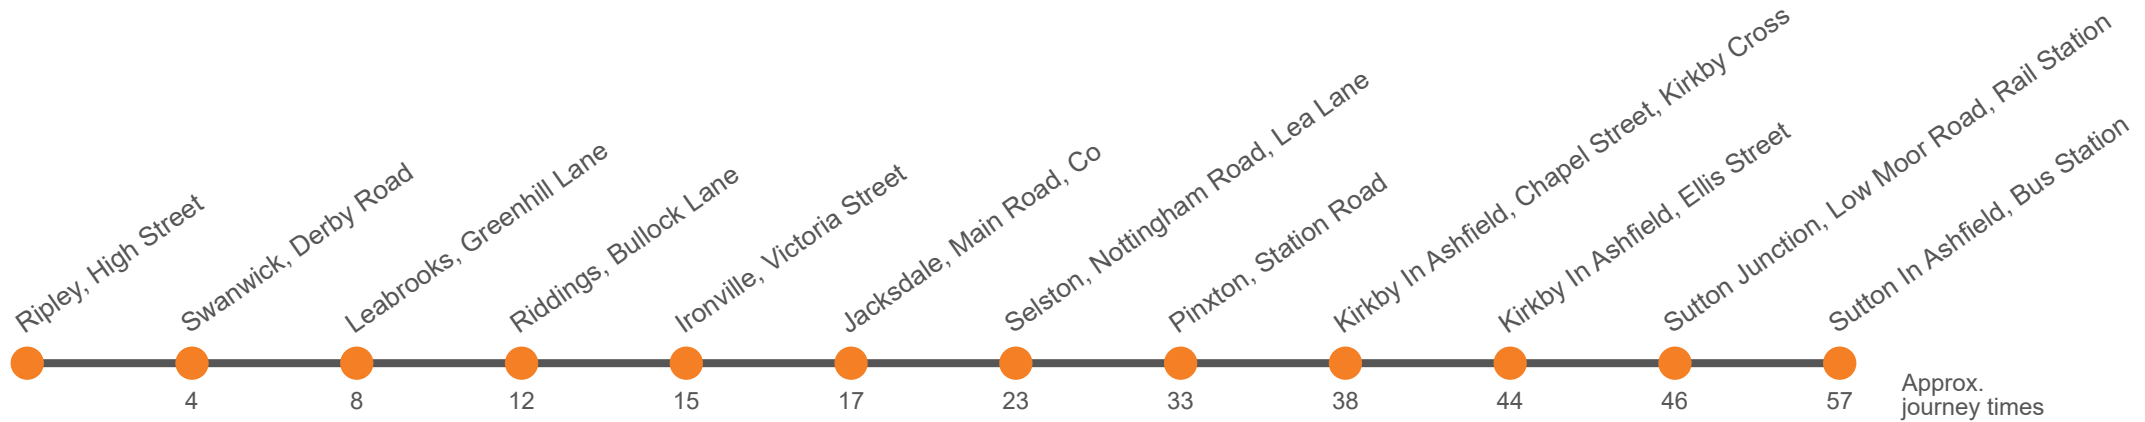

90

Ripley - Swanwick - Jacksdale - Selston - Kirkby - Sutton - Mansfield

Effective from: 31/03/2024

trentbarton

Monday to Friday (continued)

Ripley, Market Place	1805	1920
Swanwick, Church	1809	1924
Leabrooks, Corner	1813	1928
Riddings, Bullock Lane	1817	1932
Ironville, King William Street	1820	1935
Jacksdale, Co-Op	1822	1937
Selston, Lea Lane	1828	1943
Pinxton, Kirkby Lane	1838	1953
Kirkby In Ashfield, Chapel Street	1843	1958
Kirby In Ashfield, Ellis Street	1849	2004
Sutton Parkway Rail Stn Low Moor Rd	1851	2006
Sutton In Ashfield Bus Station <i>arr</i>	1902	2017
Sutton In Ashfield Bus Station <i>dep</i>		
Sutton In Ashfield, Kings Mill Hospital		
Glenair, Lower Oakham Way		
West Notts College		
Mansfield Bus Station, Quaker Way		

This service receives some financial support from Derbyshire County Council